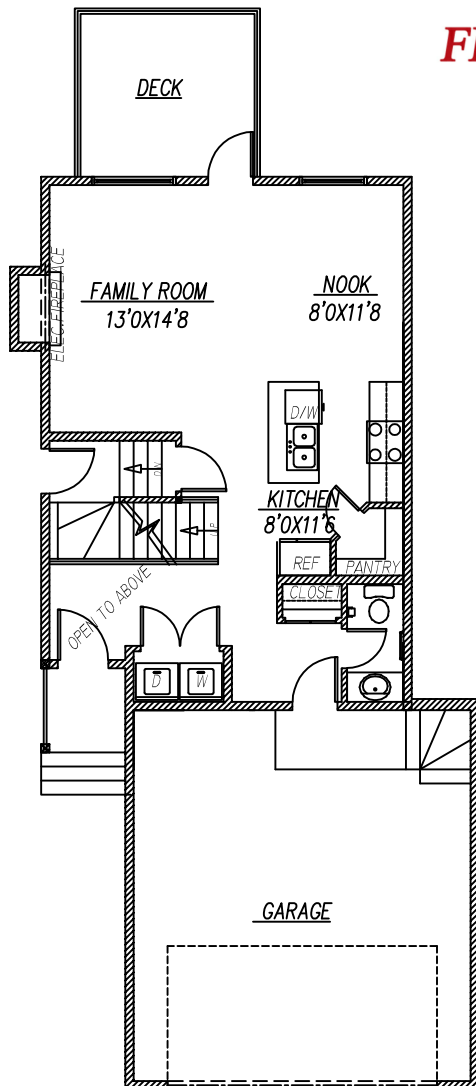

SAPPHIRE

TWO -STOREY

TOTAL : 1577 SQ. FT.

WIDTH : 26'

FRONT ELEVATION

MAIN FLOOR 693 SQ. FT.

UPPER FLOOR 884 SQ. FT.

www.victoryhomescanada.com