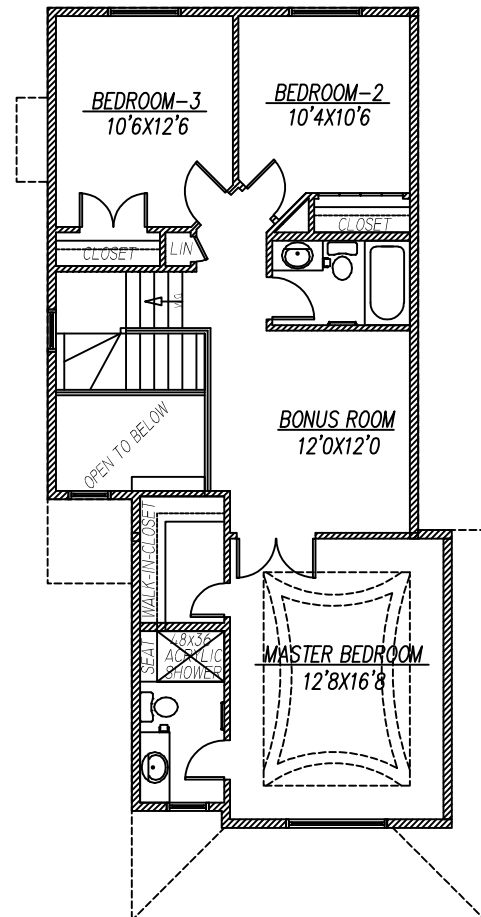

SAPPHIRE

TWO -STOREY

TOTAL : 1577 SQ. FT.

WIDTH : 26'

FRONT ELEVATION

MAIN FLOOR 693 SQ. FT.

UPPER FLOOR 884 SQ. FT.

www.victoryhomescanada.com