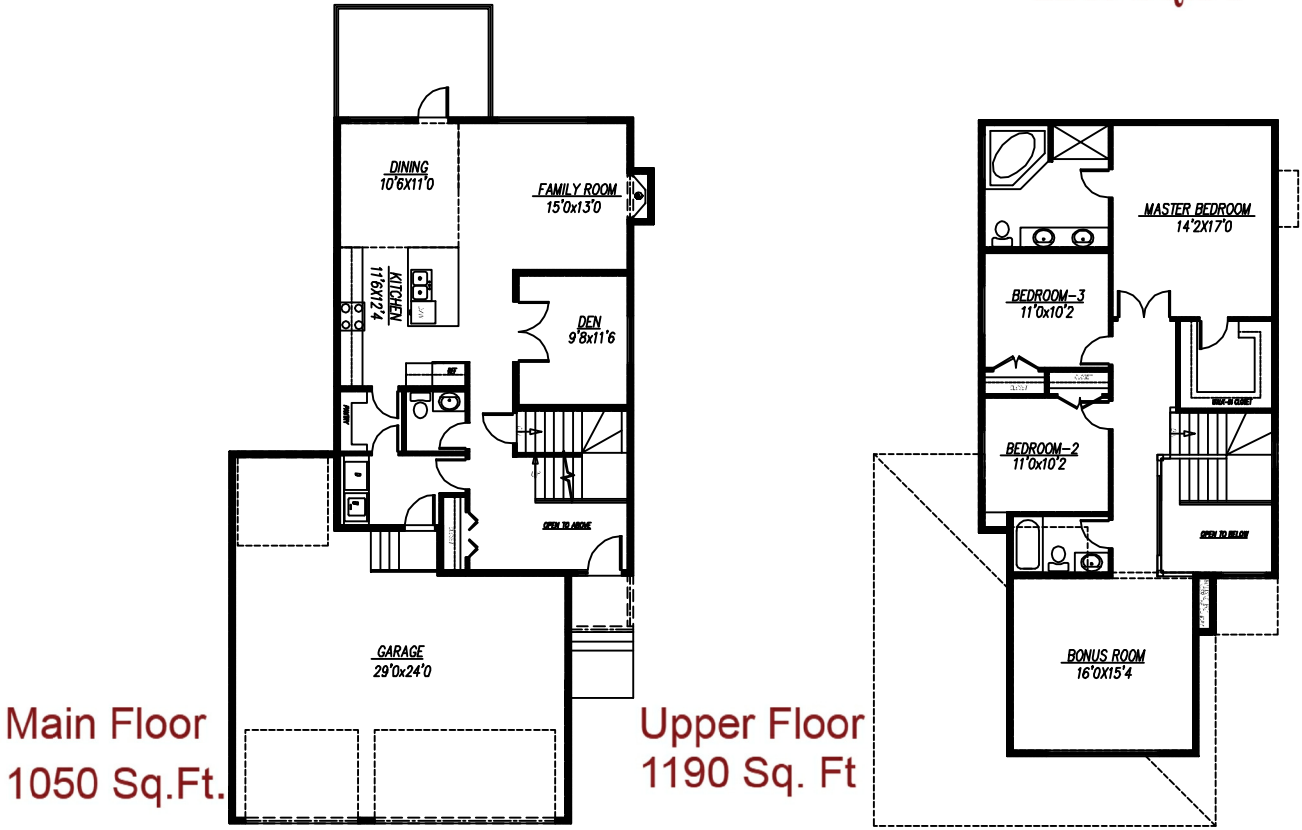

IDOL II

Floor Plans

TWO STOREY
2240 SQ.FT

For further information please contact our office at 587-520-8447
Floor plans, specifications and dimensions shown are approximate and subject to change without notice.