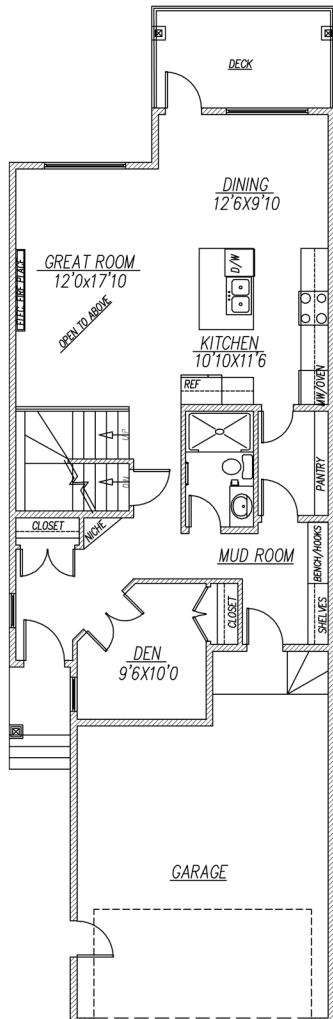

BACKBONE

TOTAL : 2068 SQ. FT.

WIDTH : 24'

MAIN FLOOR 981 SQ. FT.

UPPER FLOOR 1087 SQ. FT.

For further information please contact our office at 780-395-9191

FLOOR PLANS, SPECIFICATIONS AND DIMENSIONS SHOWN ARE APPROXIMATE AND SUBJECT TO CHANGE WITHOUT NOTICE.

www.victoryhomescanada.com

BACKBONE

TOTAL : 2068 SQ. FT.

WIDTH : 24'

MAIN FLOOR 981 SQ. FT.

UPPER FLOOR 1087 SQ. FT.

www.victoryhomescanada.com