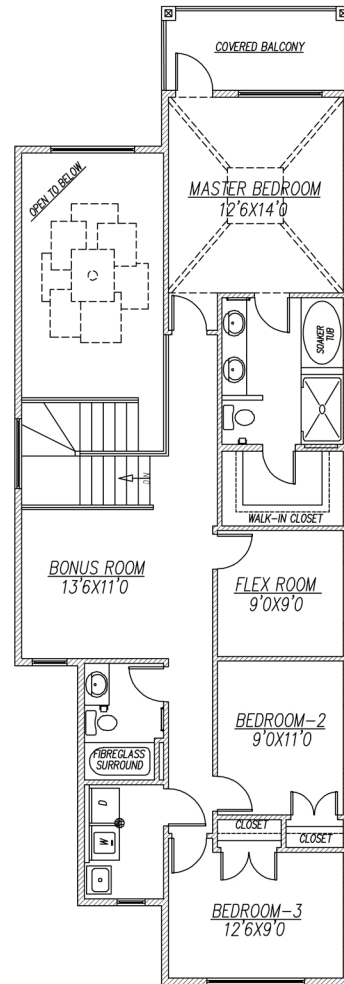

BACKBONE

TOTAL : 2068 SQ. FT.

WIDTH : 24'

MAIN FLOOR 981 SQ. FT.

UPPER FLOOR 1087 SQ. FT.

For further information please contact our office at 780-395-9191

FLOOR PLANS, SPECIFICATIONS AND DIMENSIONS SHOWN ARE APPROXIMATE AND SUBJECT TO CHANGE WITHOUT NOTICE.

www.victoryhomescanada.com

BACKBONE

TOTAL : 2068 SQ. FT.

WIDTH : 24'

MAIN FLOOR 981 SQ. FT.

UPPER FLOOR 1087 SQ. FT.

www.victoryhomescanada.com