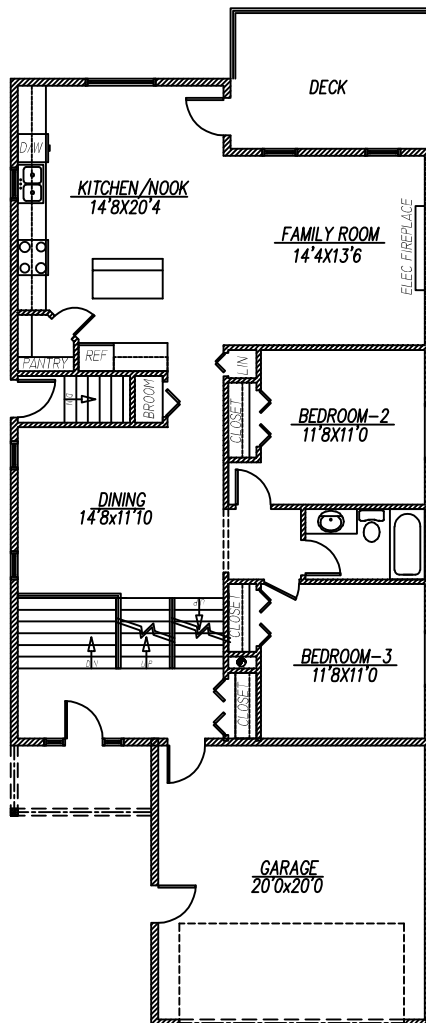

COSMOS

BI-LEVEL

TOTAL : 1732 SQ. FT.

WIDTH : 30'

FRONT ELEVATION

MAIN FLOOR 1362 SQ. FT.

UPPER FLOOR 370 SQ. FT.

www.victoryhomescanada.com