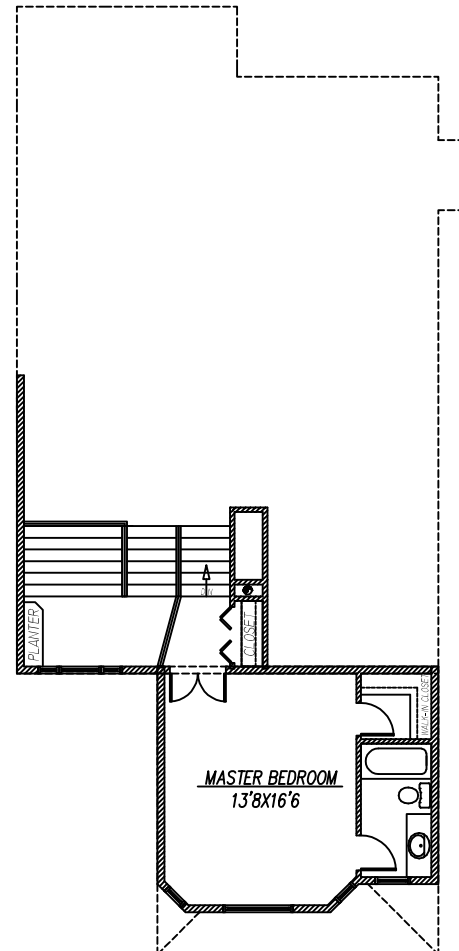

COSMOS

BI-LEVEL

TOTAL : 1732 SQ. FT.

WIDTH : 30'

FRONT ELEVATION

MAIN FLOOR 1362 SQ. FT.

UPPER FLOOR 370 SQ. FT.

www.victoryhomescanada.com