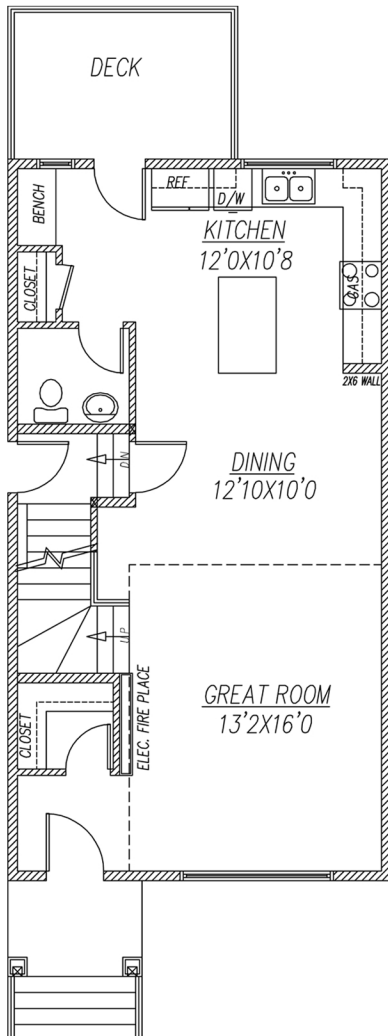

HENSLEY

TOTAL : 1444 SQ. FT.

WIDTH : 20'

www.victoryhomescanada.com

MAIN FLOOR 754 SQ. FT.

UPPER FLOOR 690 SQ. FT.

For further information please contact our office at 780-395-9191
FLOOR PLANS, SPECIFICATIONS AND DIMENSIONS SHOWN ARE APPROXIMATE AND SUBJECT TO CHANGE WITHOUT NOTICE.

HENSLEY

TOTAL : 1444 SQ. FT.

WIDTH : 20'

MAIN FLOOR 754 SQ. FT.

UPPER FLOOR 690 SQ. FT.

www.victoryhomescanada.com