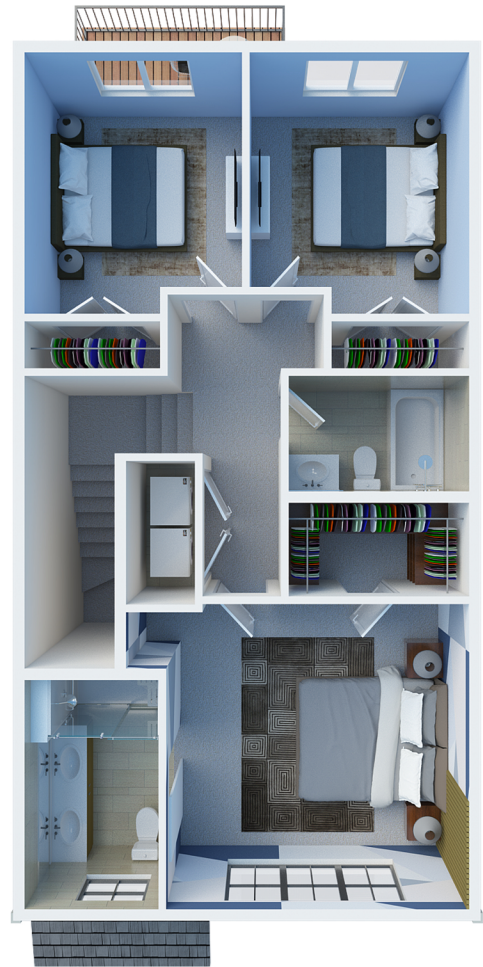

HENSLEY

TOTAL : 1444 SQ. FT.

WIDTH : 20'

www.victoryhomescanada.com

MAIN FLOOR 754 SQ. FT.

UPPER FLOOR 690 SQ. FT.

For further information please contact our office at 780-395-9191
FLOOR PLANS, SPECIFICATIONS AND DIMENSIONS SHOWN ARE APPROXIMATE AND SUBJECT TO CHANGE WITHOUT NOTICE.

HENSLEY

TOTAL : 1444 SQ. FT.

WIDTH : 20'

MAIN FLOOR 754 SQ. FT.

UPPER FLOOR 690 SQ. FT.

www.victoryhomescanada.com