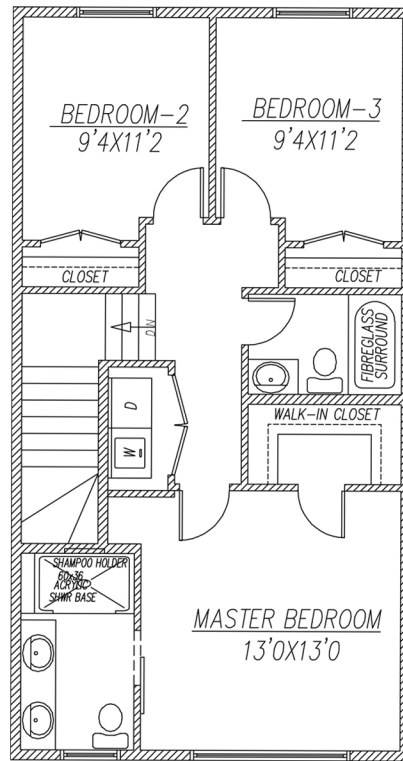

HENSLEY

TOTAL : 1444 SQ. FT.

WIDTH : 20'

www.victoryhomescanada.com

MAIN FLOOR 754 SQ. FT.

UPPER FLOOR 690 SQ. FT.

For further information please contact our office at 780-395-9191
FLOOR PLANS, SPECIFICATIONS AND DIMENSIONS SHOWN ARE APPROXIMATE AND SUBJECT TO CHANGE WITHOUT NOTICE.

HENSLEY

TOTAL : 1444 SQ. FT.

WIDTH : 20'

MAIN FLOOR 754 SQ. FT.

UPPER FLOOR 690 SQ. FT.

www.victoryhomescanada.com