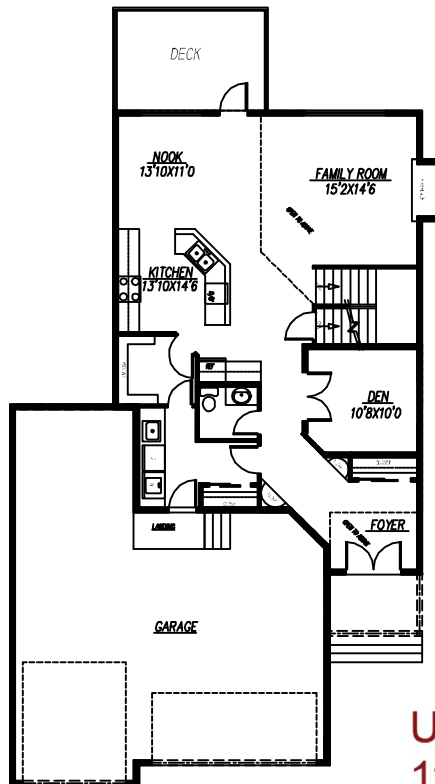

MILLENNIUM -I

Floor Plans

TWO STOREY
2377 SQ.FT

Main Floor
1224 Sq.Ft.

Upper Floor
1153 Sq. Ft

www.victoryhomescanada.com