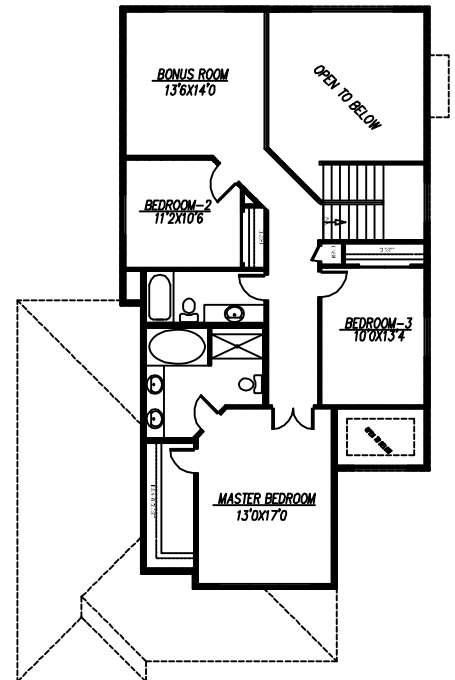

MILLENNIUM -I

Floor Plans

TWO STOREY
2377 SQ.FT

Main Floor
1224 Sq.Ft.

Upper Floor
1153 Sq. Ft

www.victoryhomescanada.com