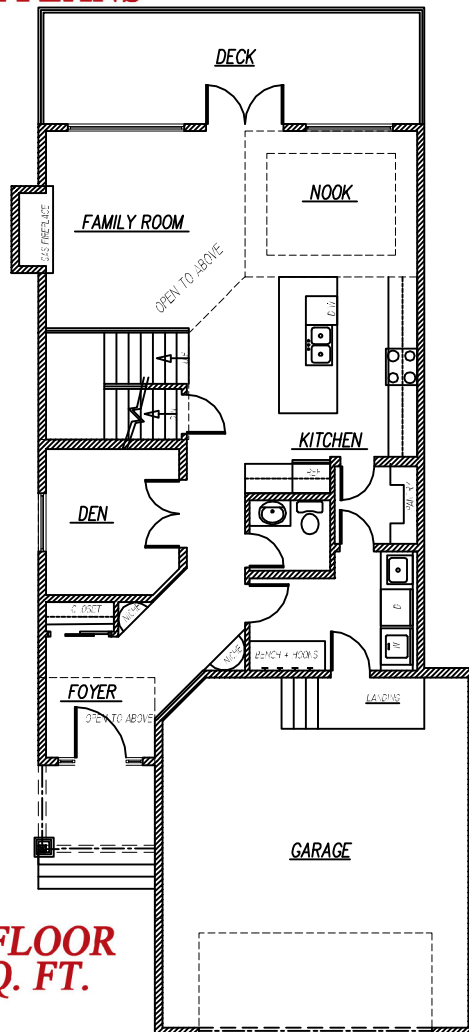

THE MILLENNIUM IV

FLOOR PLANS

**TWO-STORY
2106 SQ. FT.**

**MAIN FLOOR
1073 SQ. FT.**

**UPPER FLOOR
1033 SQ. FT.**

www.victoryhomescanada.com