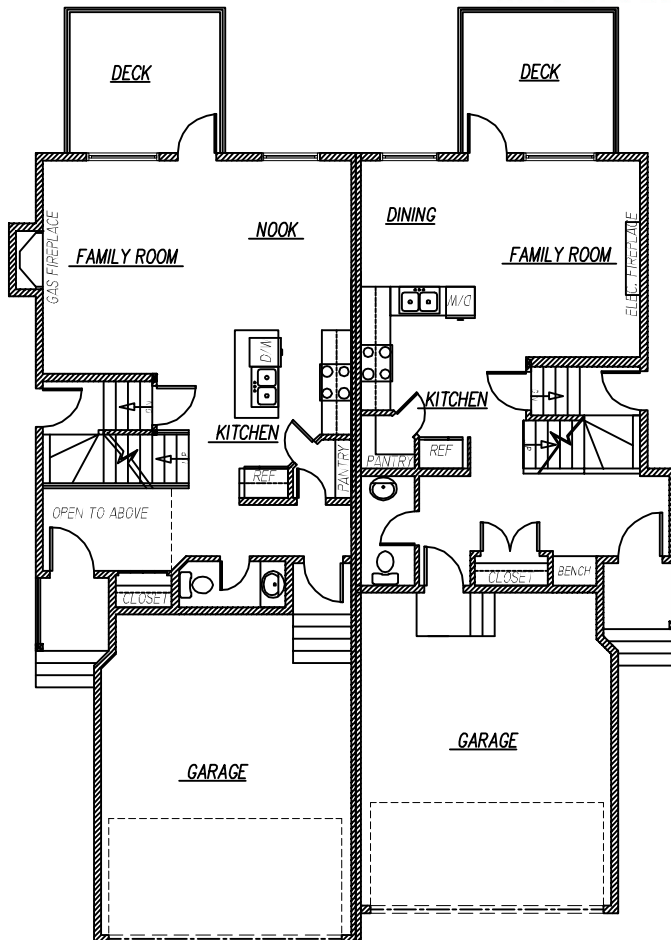

PARIS

FLOOR PLANS

DUPLEX
PARIS -A 1550 SQ. FT.
PARIS -B 1350 SQ. FT.

678 SQ. FT. PARIS -A 610 SQ. FT. PARIS -B

MAIN FLOOR

872 SQ. FT. PARIS -A 740 SQ. FT. -PARIS -B

UPPER FLOOR

For further information please contact our office at 780-395-9191
 FLOOR PLANS, SPECIFICATIONS AND DIMENSIONS SHOWN ARE APPROXIMATE AND SUBJECT TO CHANGE WITHOUT NOTICE.