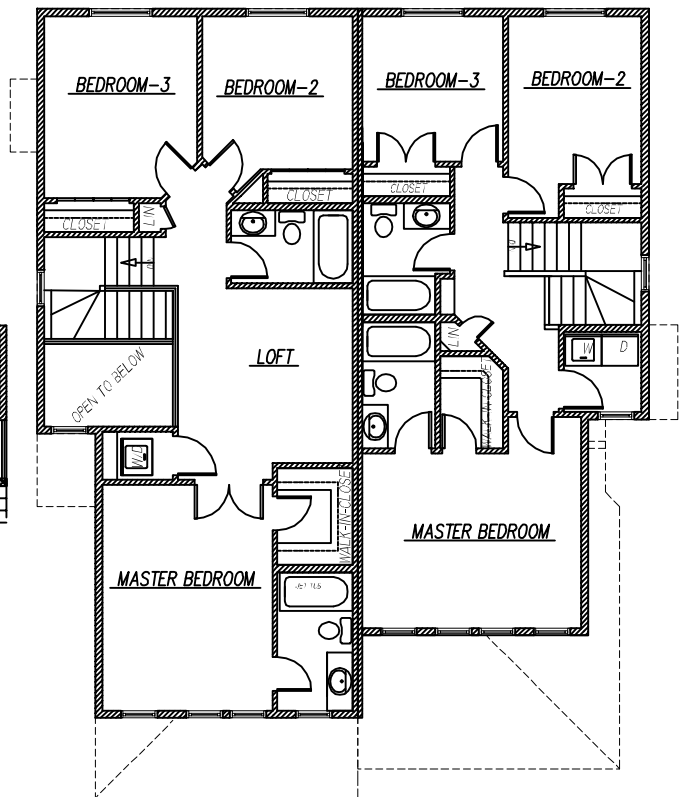

PARIS

FLOOR PLANS

DUPLEX
PARIS -A 1550 SQ. FT.
PARIS -B 1350 SQ. FT.

678 SQ. FT. PARIS -A 610 SQ. FT. PARIS -B

MAIN FLOOR

872 SQ. FT. PARIS -A 740 SQ. FT. -PARIS -B

UPPER FLOOR

For further information please contact our office at 780-395-9191
 FLOOR PLANS, SPECIFICATIONS AND DIMENSIONS SHOWN ARE APPROXIMATE AND SUBJECT TO CHANGE WITHOUT NOTICE.