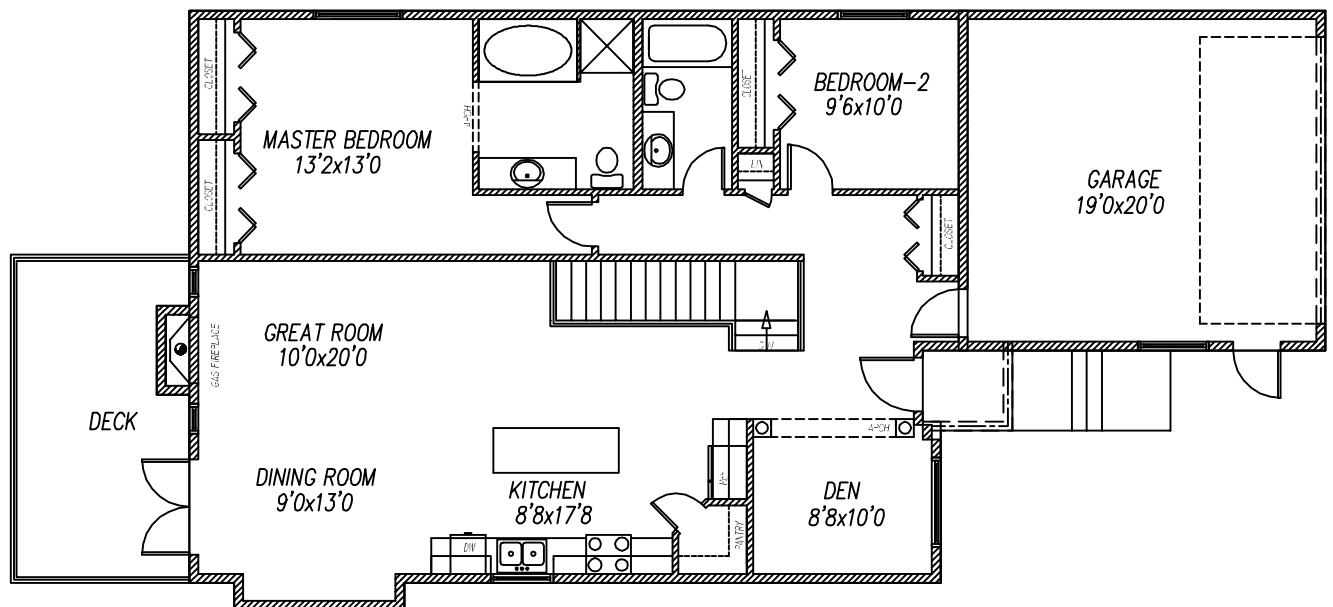

## FLOOR PLAN

## BUNGALOW

**MAIN FLOOR : 1391 SQ. FT**

For further information please contact our office at 587-520-8447

Floor plans, specifications and dimensions shown are approximate and subject to change without notice.